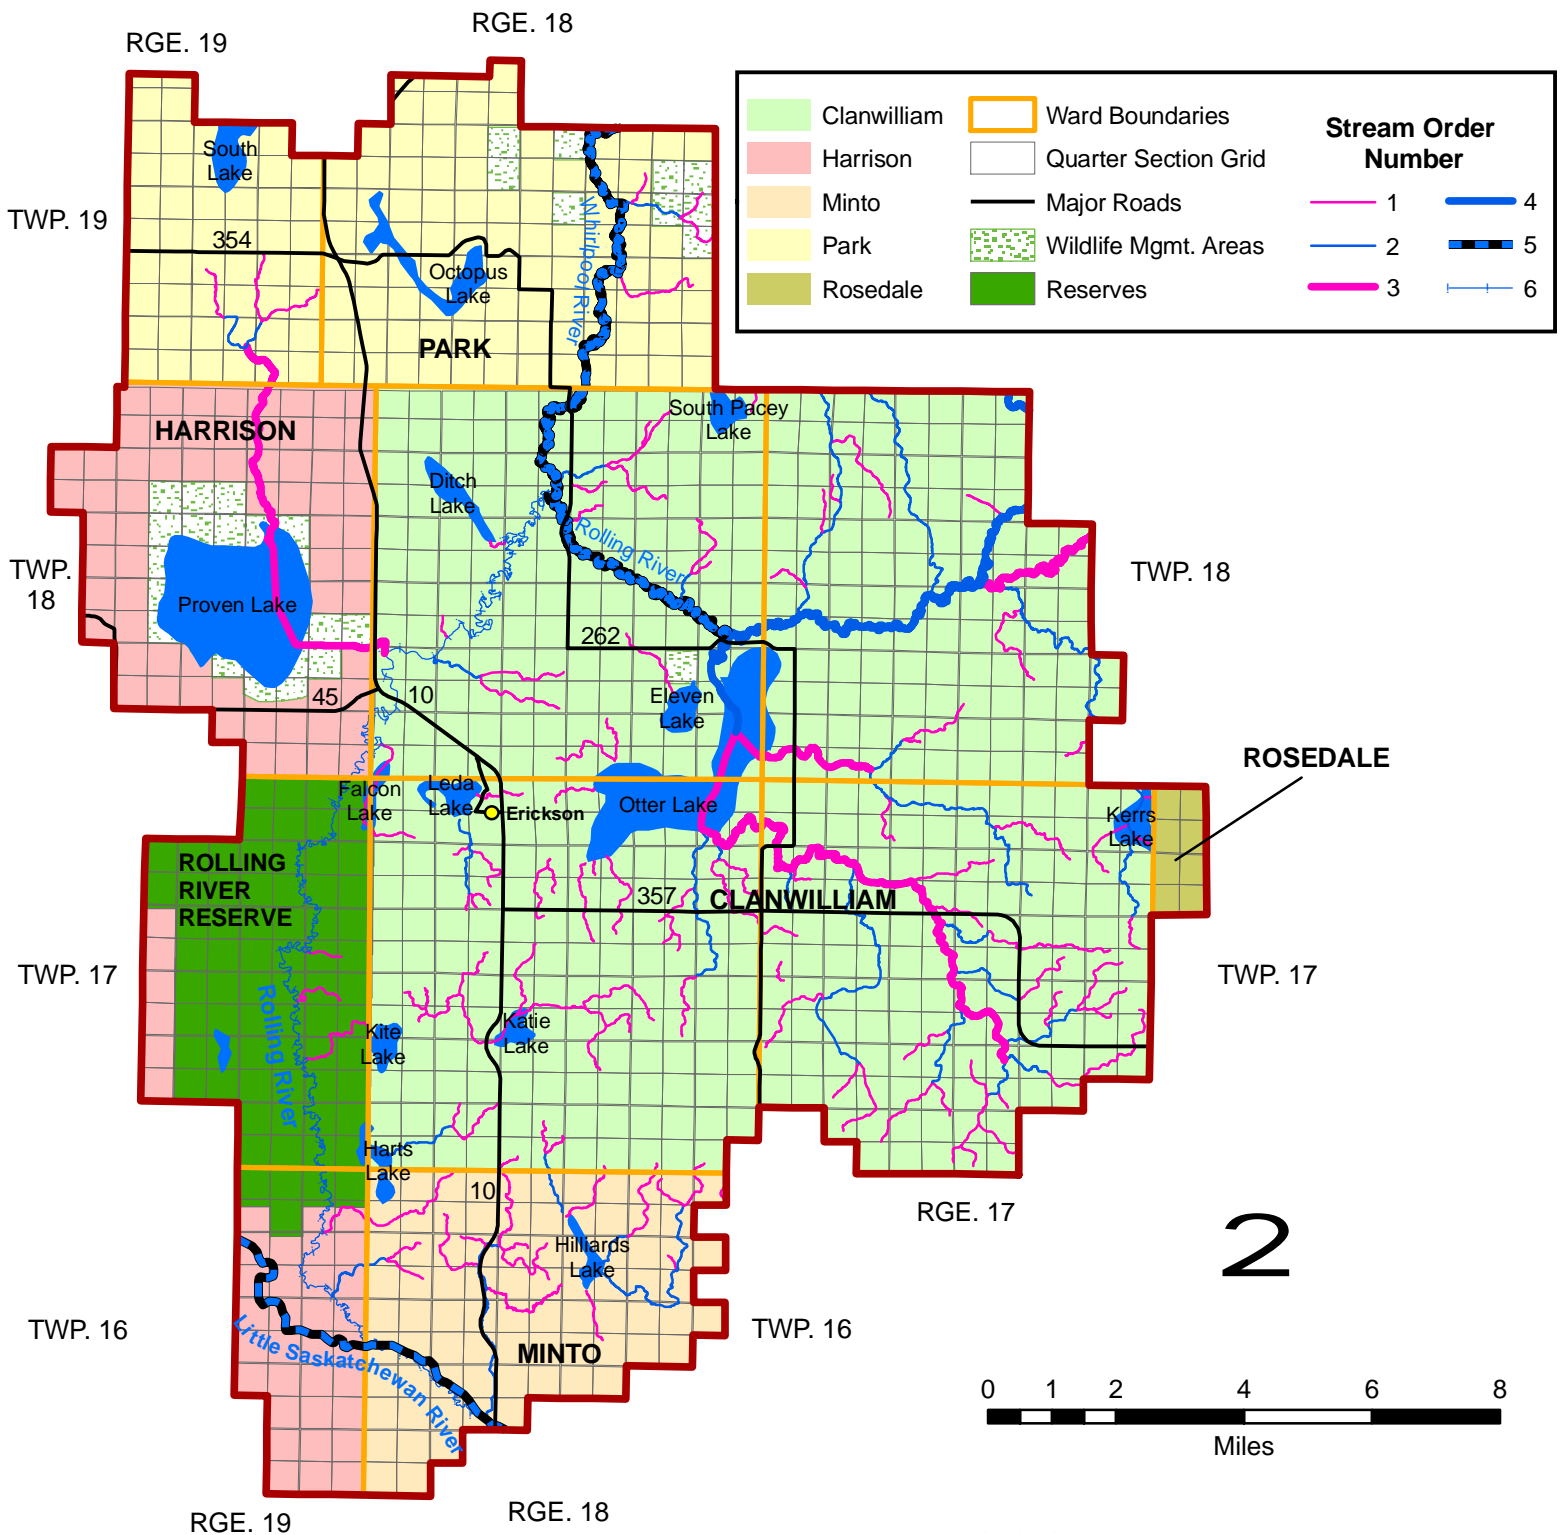

# Sub-District 81A Upper Central Little Saskatchewan River

2

Name	RM Name	Acres	Hectares	Sq. Miles	Sq. Kms	% of SD in RM
81A	Clanwilliam	87,997	35,199	141	352	54.4
81A	Harrison	34,070	13,628	55	136	21.1
81A	Minto	13,431	5,372	21	54	8.3
81A	Park	25,157	10,063	40	101	15.6
81A	Rosedale	1,042	417	2	4	0.6
	<b>TOTAL</b>	<b>161,697</b>	<b>64,679</b>	<b>259</b>	<b>647</b>	
	<b>LSRCD AVERAGE</b>	<b>174,581</b>	<b>69,833</b>	<b>279</b>	<b>698</b>	