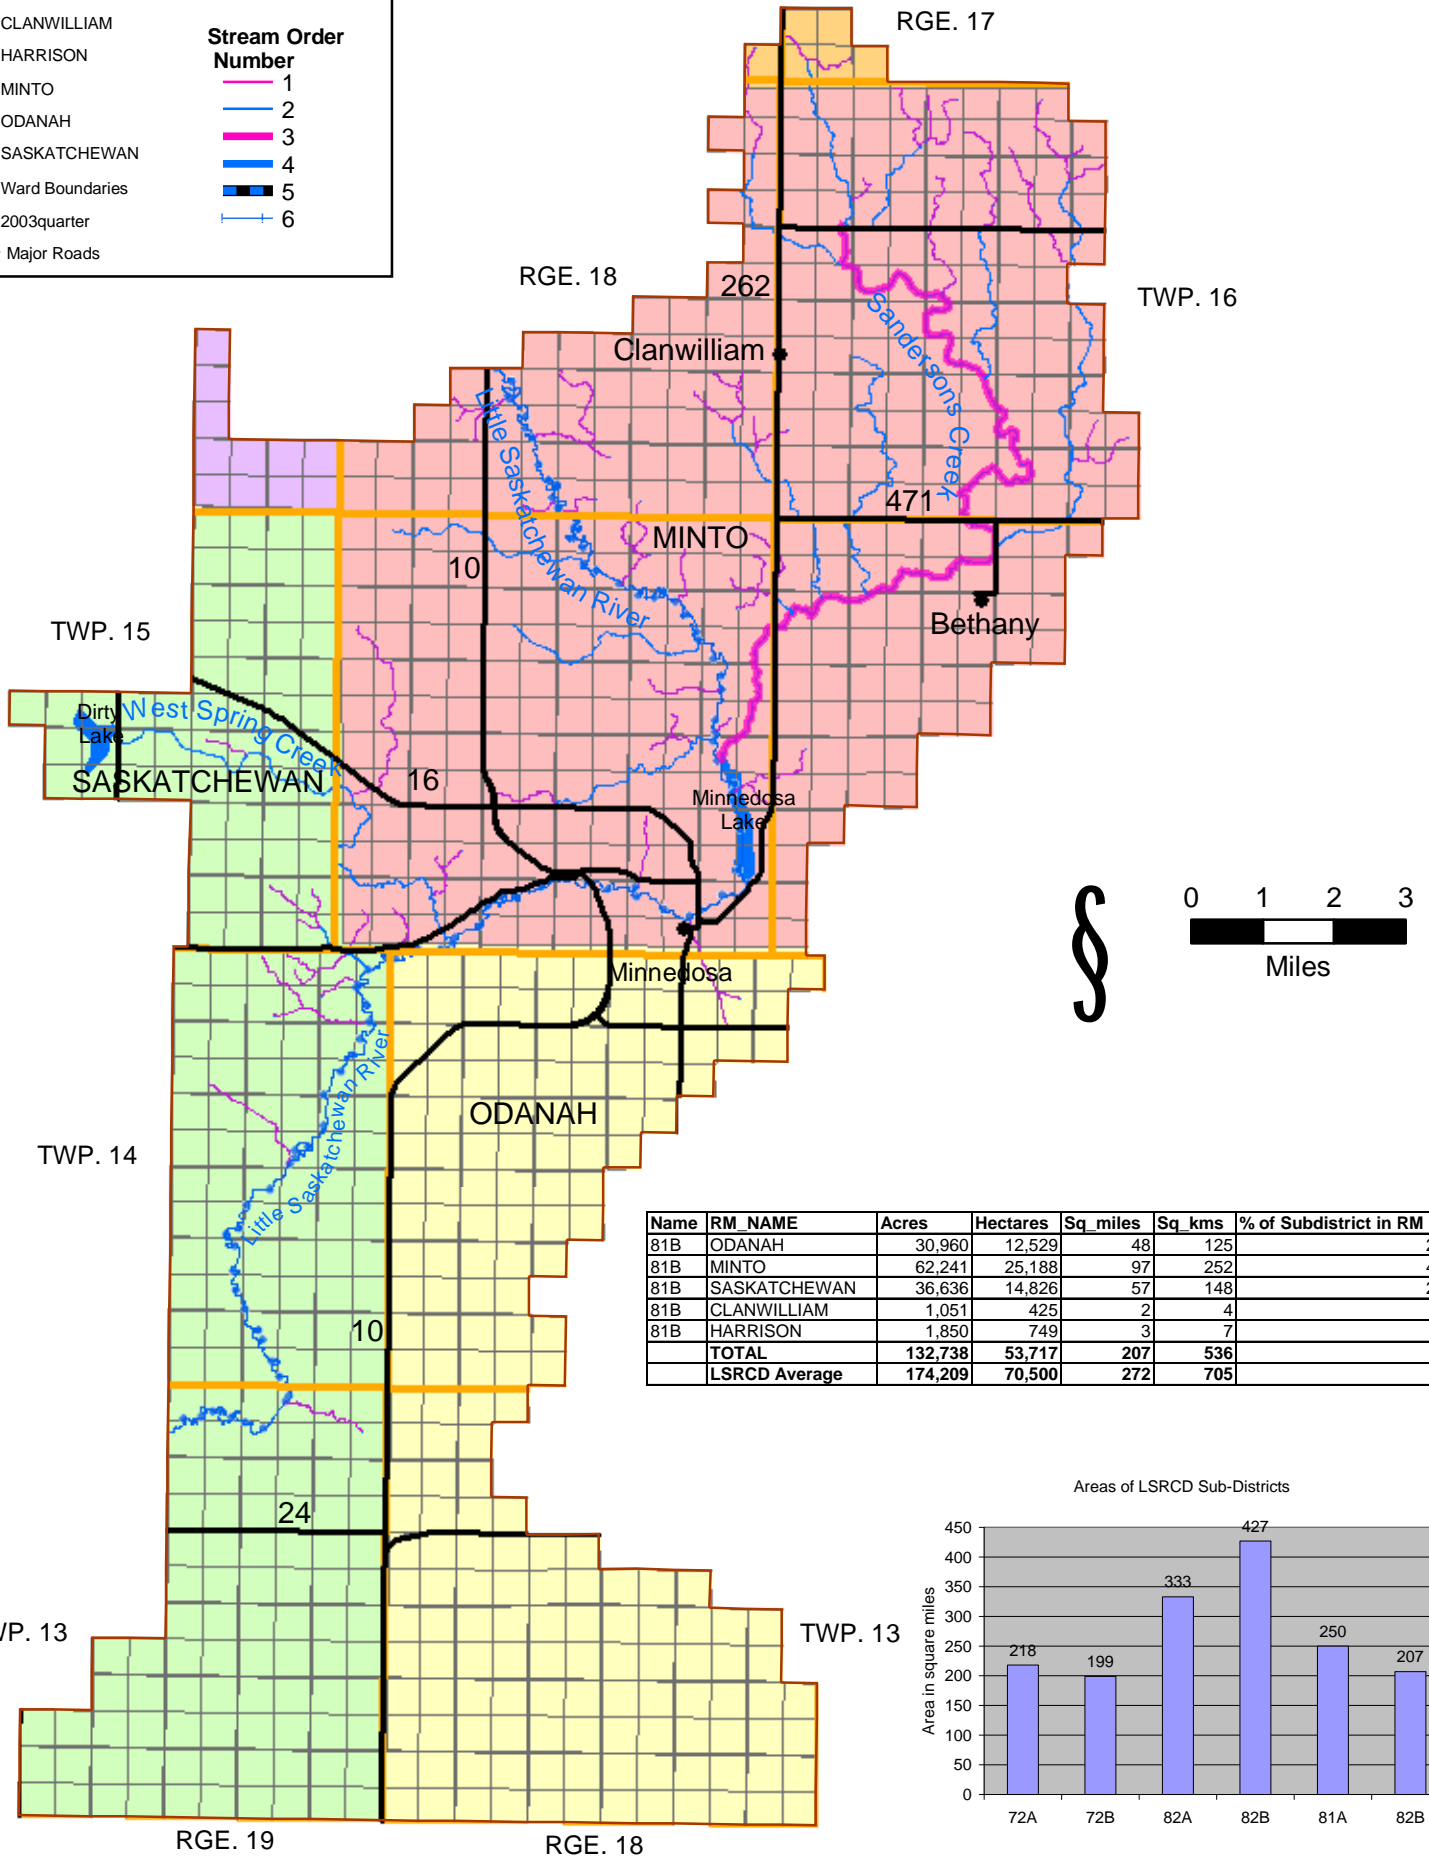

Sub-District 81B Lower Central Little Saskatchewan River

Name	RM_NAME	Acres	Hectares	Sq_miles	Sq_kms	% of Subdistrict in RM
81B	ODANAH	30,960	12,529	48	125	23
81B	MINTO	62,241	25,188	97	252	47
81B	SASKATCHEWAN	36,636	14,826	57	148	28
81B	CLANWILLIAM	1,051	425	2	4	1
81B	HARRISON	1,850	749	3	7	1
TOTAL		132,738	53,717	207	536	
LSRCD Average		174,209	70,500	272	705	