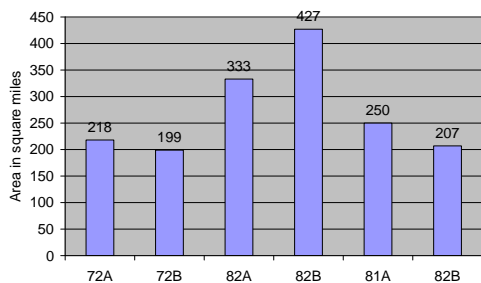

Sub-District 82A Upper Little Saskatchewan River

Areas of LSRCD Sub-Districts

	PARK		Ward Boundaries		Stream Order Number 1
	STRATHCLAIR		Quarter Section Grid		Stream Order Number 2
	HARRISON		Major Roads		Stream Order Number 3
	Reserves		Wildlife Management Areas		Stream Order Number 4
					Stream Order Number 5

Name	RM_NAME	Acres	Hectares	Sq_miles	Sq_kms	% of Subdistrict in RM
82A	STRATHCLAIR	55,040	22,274	86	223	26
82A	HARRISON	87,716	35,497	137	355	42
82A	PARK	70,700	28,611	110	286	33
TOTAL		213,456	86,383	333	864	
LSRCD Average		174,209	70,500	272	705	