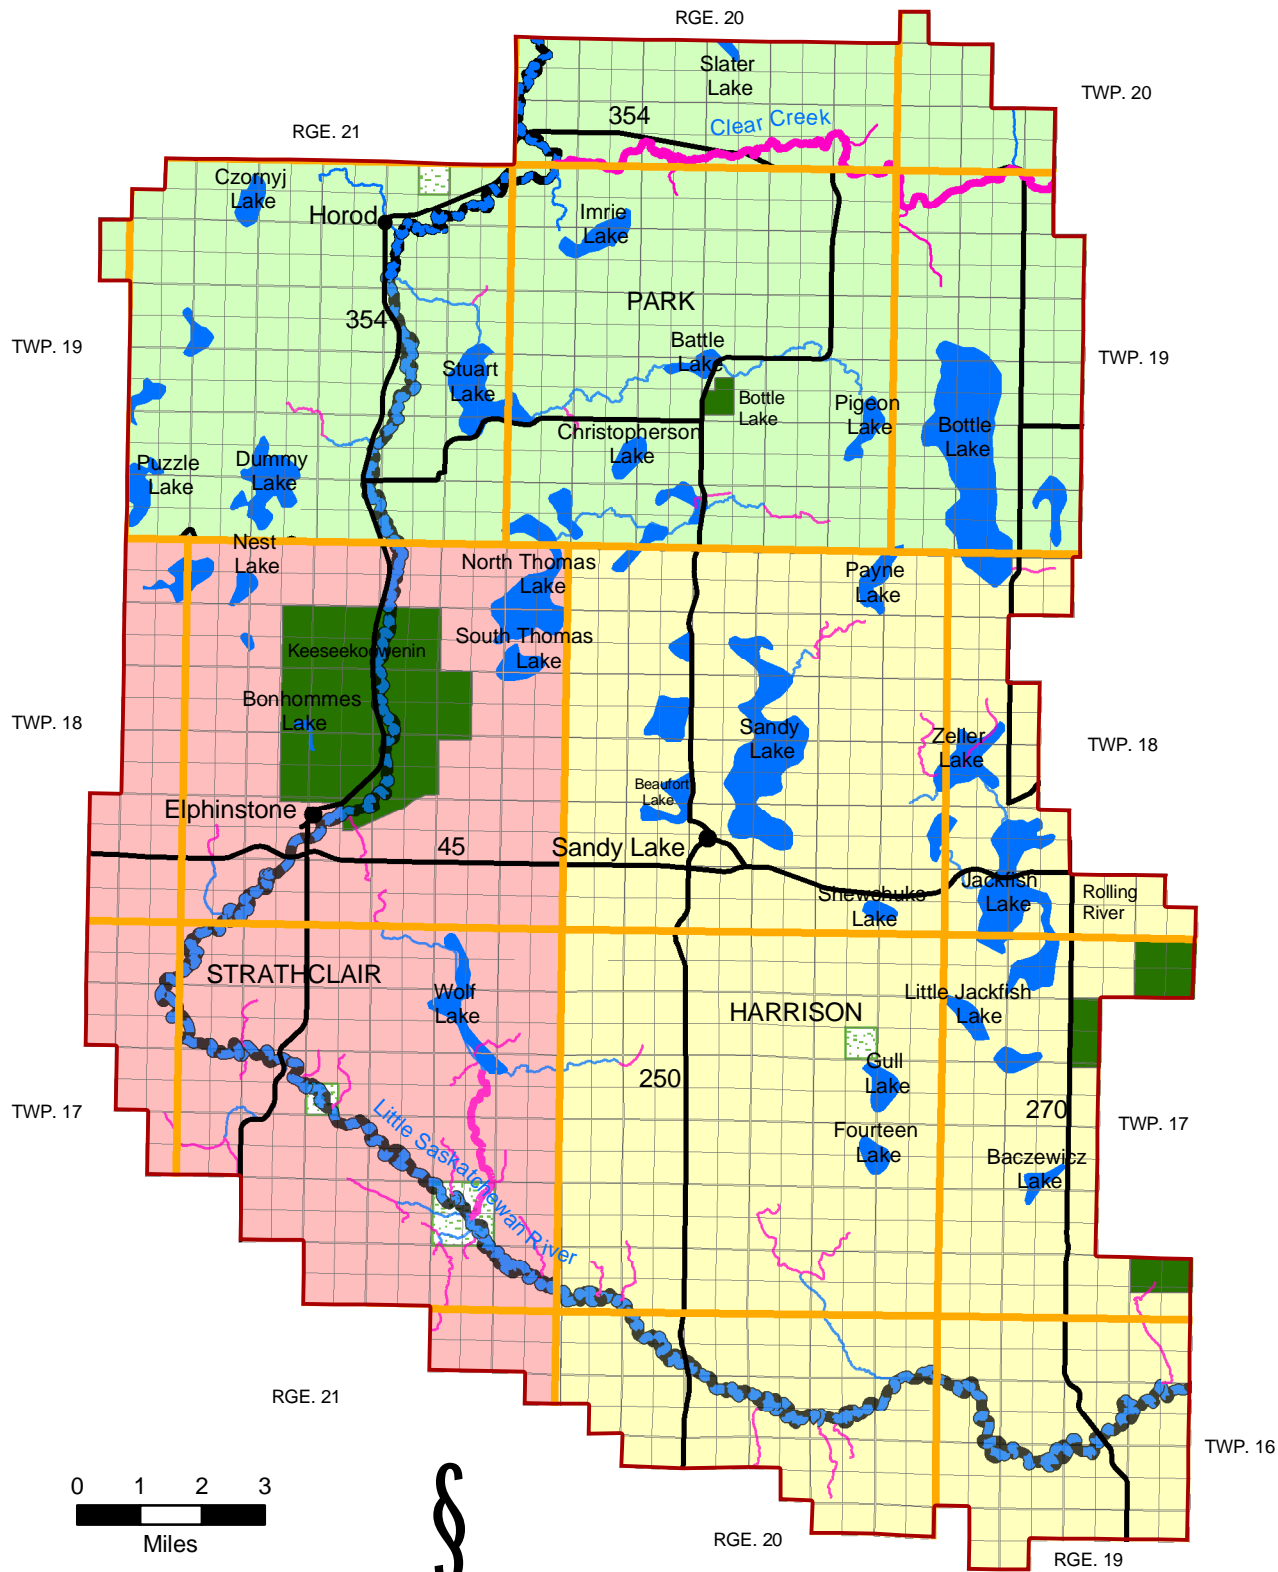

Sub-District 82A Upper Little Saskatchewan River

Areas of LSRCD Sub-Districts

	PARK		Ward Boundaries		Stream Order Number 1
	STRATHCLAIR		Quarter Section Grid		Stream Order Number 2
	HARRISON		Major Roads		Stream Order Number 3
	Reserves		Wildlife Management Areas		Stream Order Number 4
					Stream Order Number 5

Name	RM_NAME	Acres	Hectares	Sq_miles	Sq_kms	% of Subdistrict in RM
82A	STRATHCLAIR	55,040	22,274	86	223	26
82A	HARRISON	87,716	35,497	137	355	42
82A	PARK	70,700	28,611	110	286	33
TOTAL		213,456	86,383	333	864	
LSRCD Average		174,209	70,500	272	705	