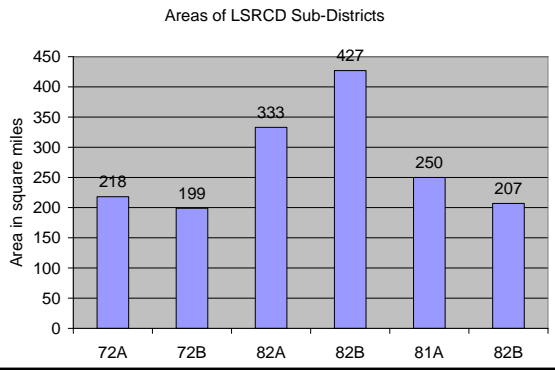

# Sub-District 82B Lower Little Saskatchewan River

**Legend**

- SASKATCHEWAN
- DALY
- HARRISON
- BLANSHARD
- Ward Boundaries
- Quarter Section Grid
- Major Roads
- Wildlife Management Areas

**Stream Order Number**

- 1
- 2
- 3
- 4
- 5
- 6

Name	RM_NAME	Acres	Hectares	Sq_miles	Sq_kms	% of Subdistrict in RM
82B	DALY	67,919	27,486	107	275	25
82B	SASKATCHEWAN	106,751	43,201	167	432	39
82B	BLANSHARD	78,106	31,608	122	316	29
82B	HARRISON	19,594	7,929	31	79	7
	<b>TOTAL</b>	<b>272,370</b>	<b>110,224</b>	<b>427</b>	<b>1,102</b>	
	<b>LSRCD Average</b>	<b>174,209</b>	<b>70,500</b>	<b>272</b>	<b>705</b>	