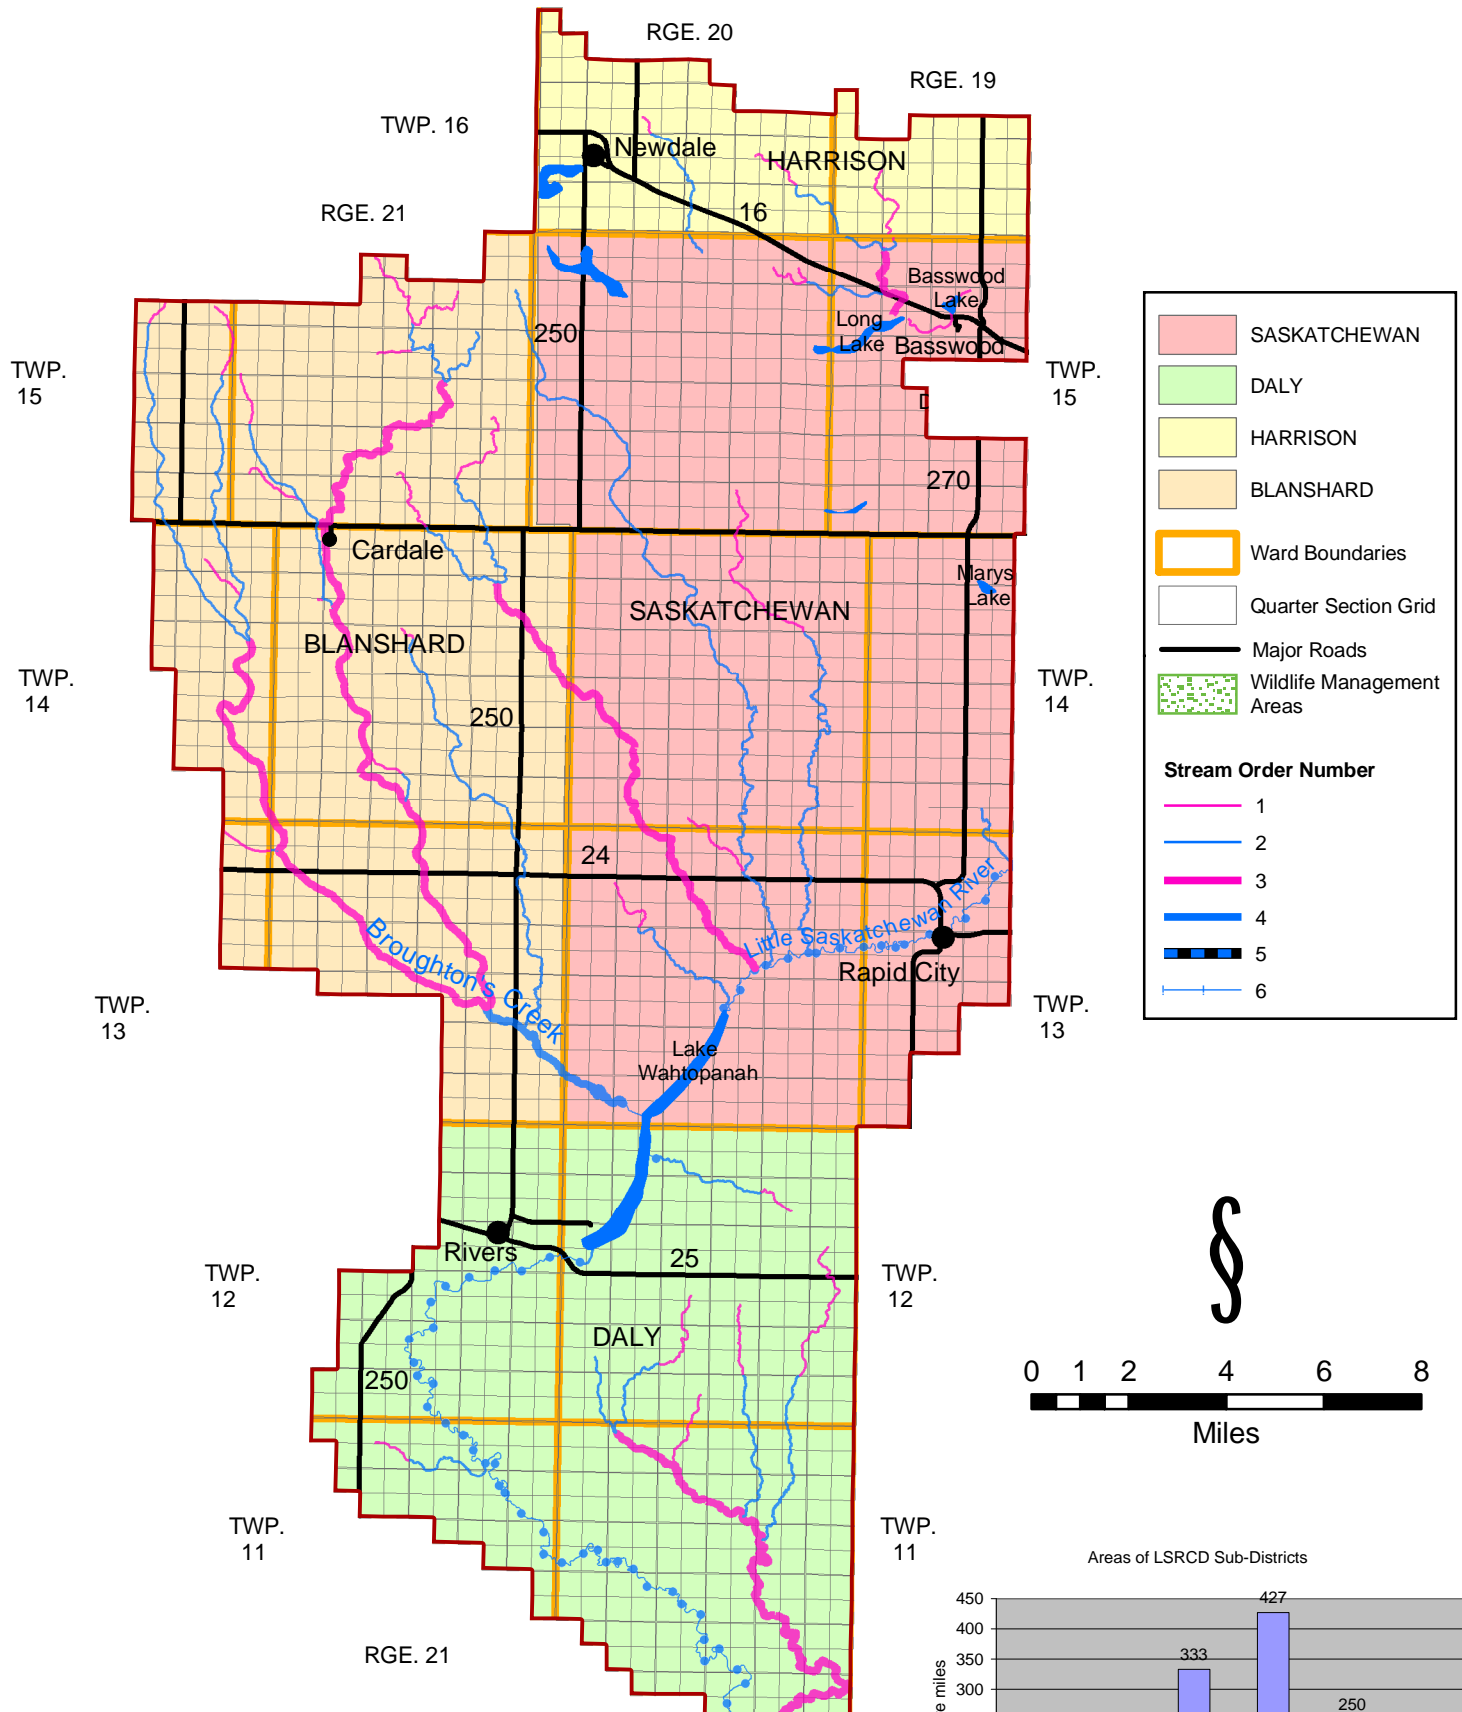

# Sub-District 82B Lower Little Saskatchewan River

**Legend**

- SASKATCHEWAN
- DALY
- HARRISON
- BLANSHARD
- Ward Boundaries
- Quarter Section Grid
- Major Roads
- Wildlife Management Areas

**Stream Order Number**

- 1
- 2
- 3
- 4
- 5
- 6

Name	RM_NAME	Acres	Hectares	Sq_miles	Sq_kms	% of Subdistrict in RM
82B	DALY	67,919	27,486	107	275	25
82B	SASKATCHEWAN	106,751	43,201	167	432	39
82B	BLANSHARD	78,106	31,608	122	316	29
82B	HARRISON	19,594	7,929	31	79	7
	<b>TOTAL</b>	<b>272,370</b>	<b>110,224</b>	<b>427</b>	<b>1,102</b>	
	<b>LSRCD Average</b>	<b>174,209</b>	<b>70,500</b>	<b>272</b>	<b>705</b>	