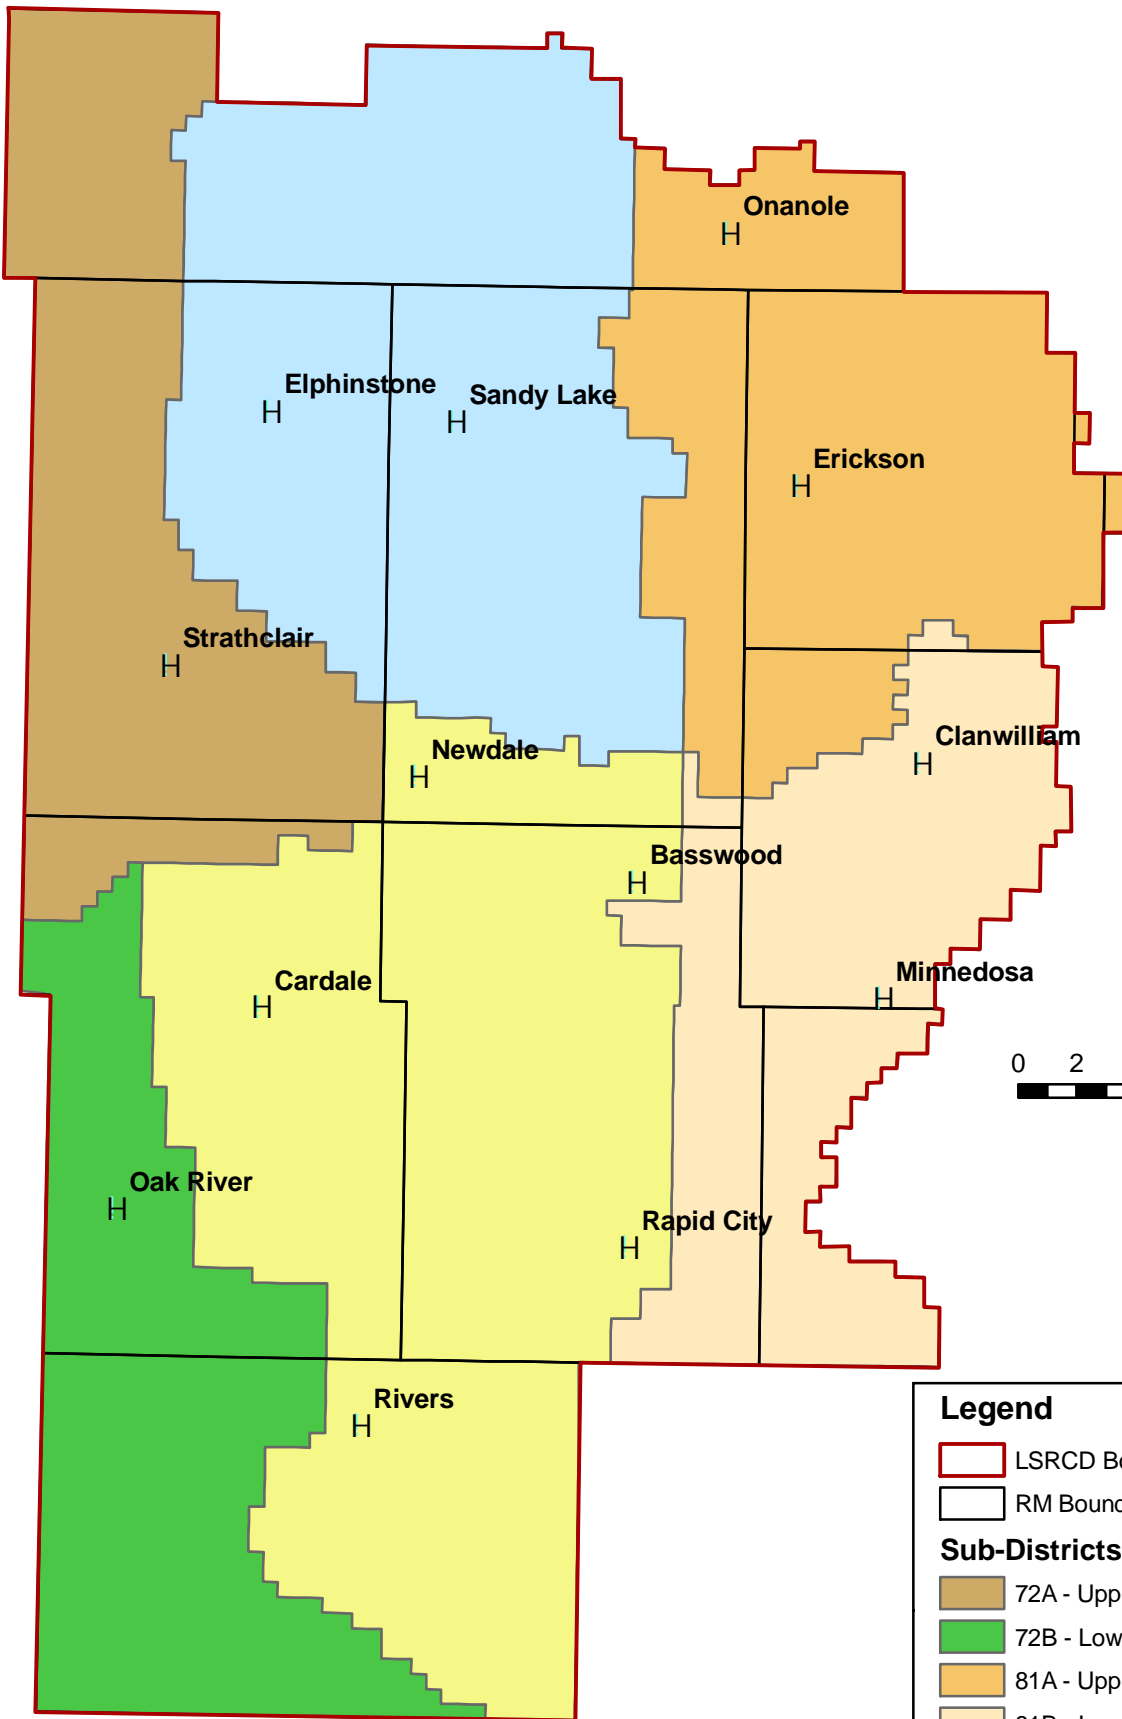

Little Saskatchewan River Conservation District

Legend

- LSRCD Boundary
- RM Boundaries

Sub-Districts

- 72A - Upper Oak River
- 72B - Lower Oak River
- 81A - Upper Central Little Saskatchewan River
- 81B - Lower Central Little Saskatchewan River
- 82A - Upper Little Saskatchewan River
- 82B - Lower Little Saskatchewan River