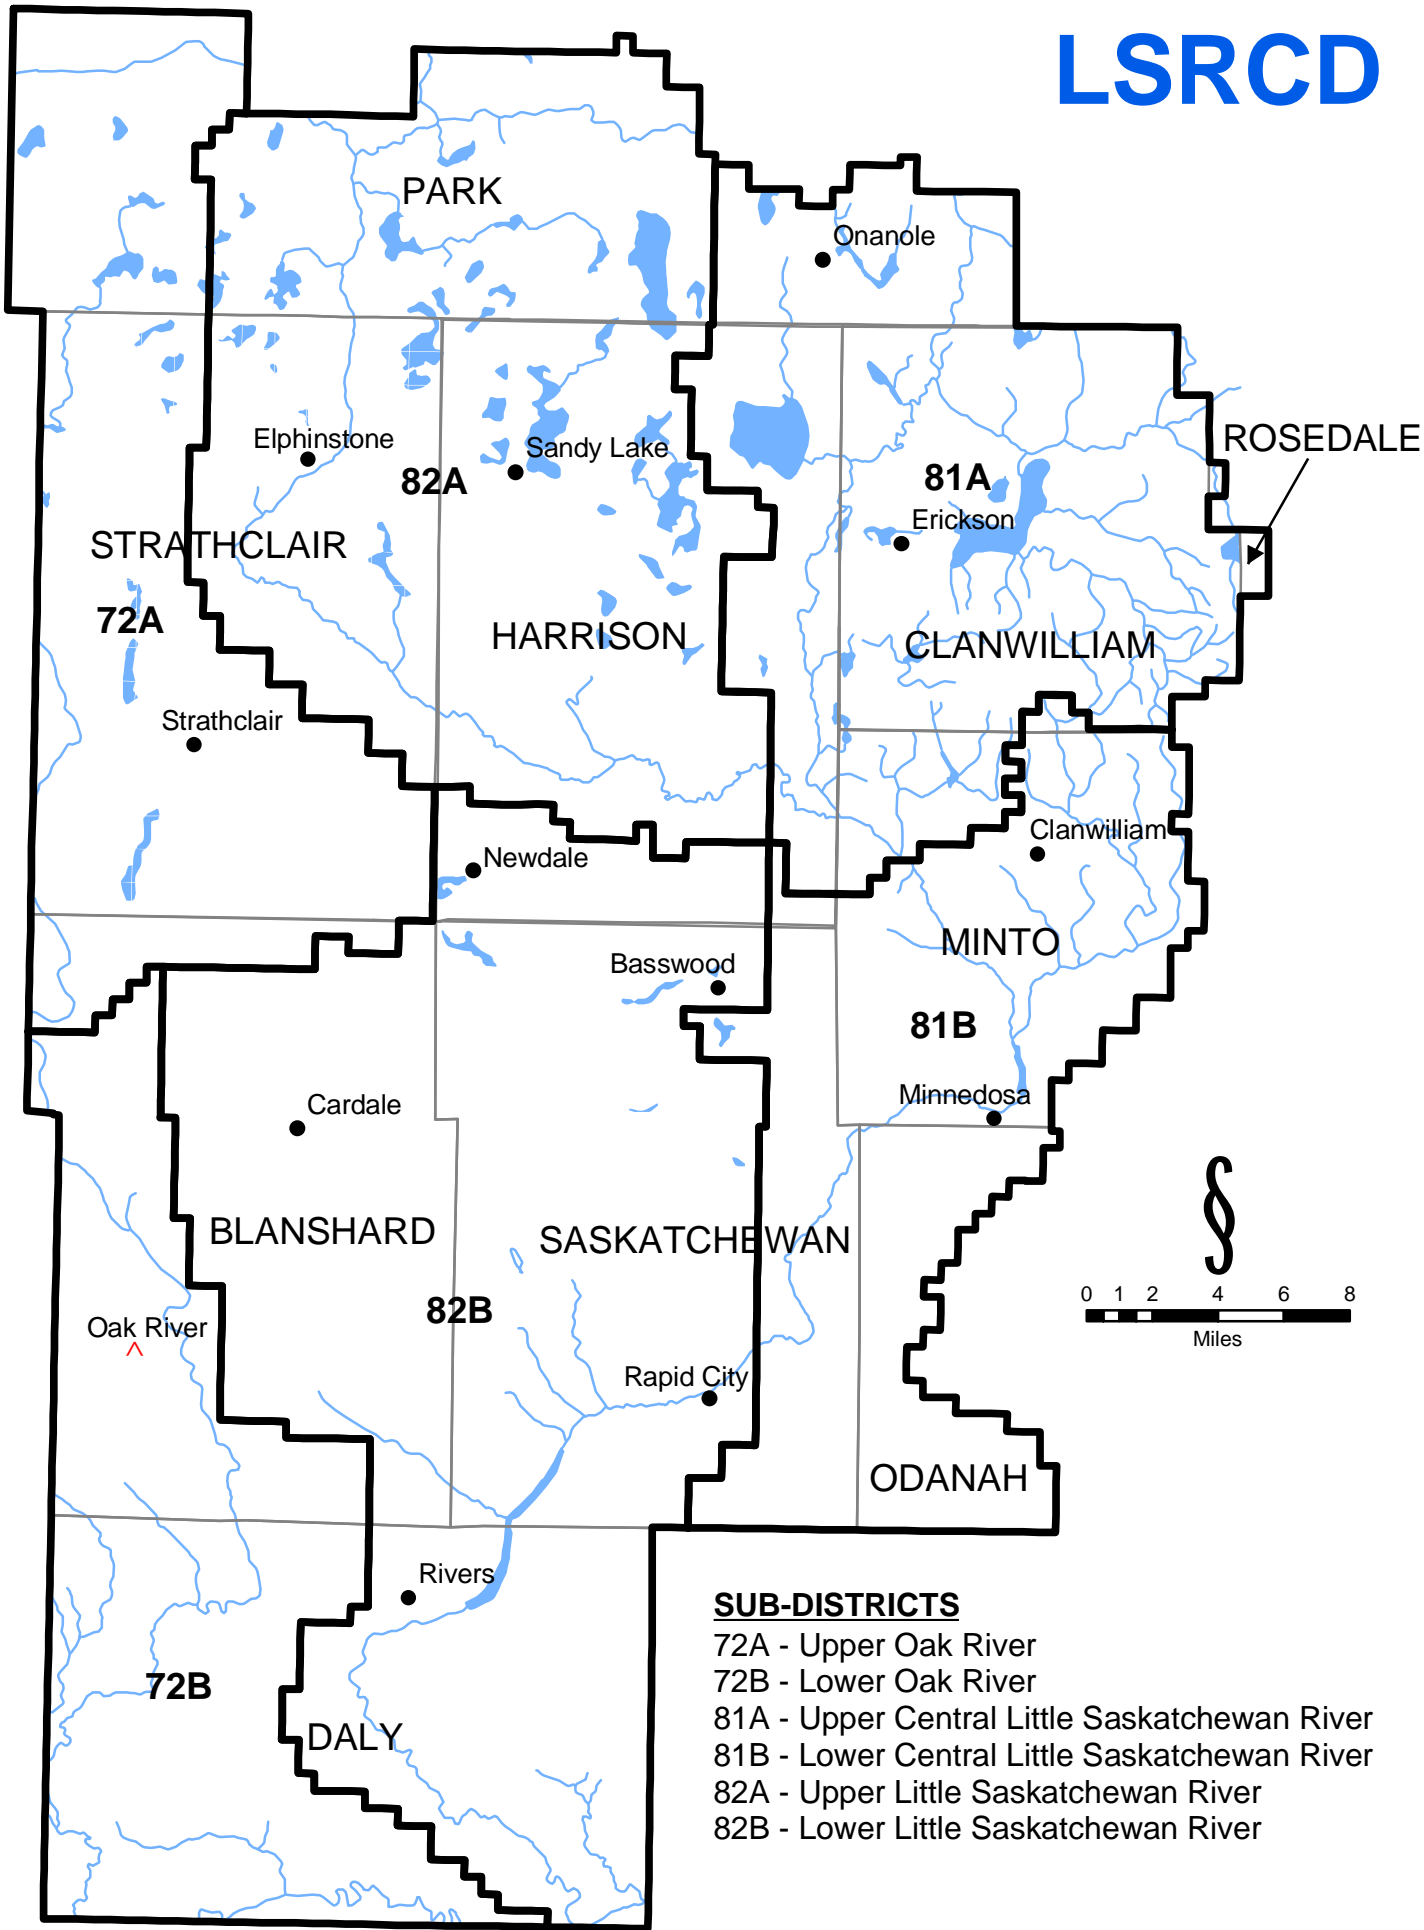

LSRCD

SUB-DISTRICTS

- 72A - Upper Oak River
- 72B - Lower Oak River
- 81A - Upper Central Little Saskatchewan River
- 81B - Lower Central Little Saskatchewan River
- 82A - Upper Little Saskatchewan River
- 82B - Lower Little Saskatchewan River