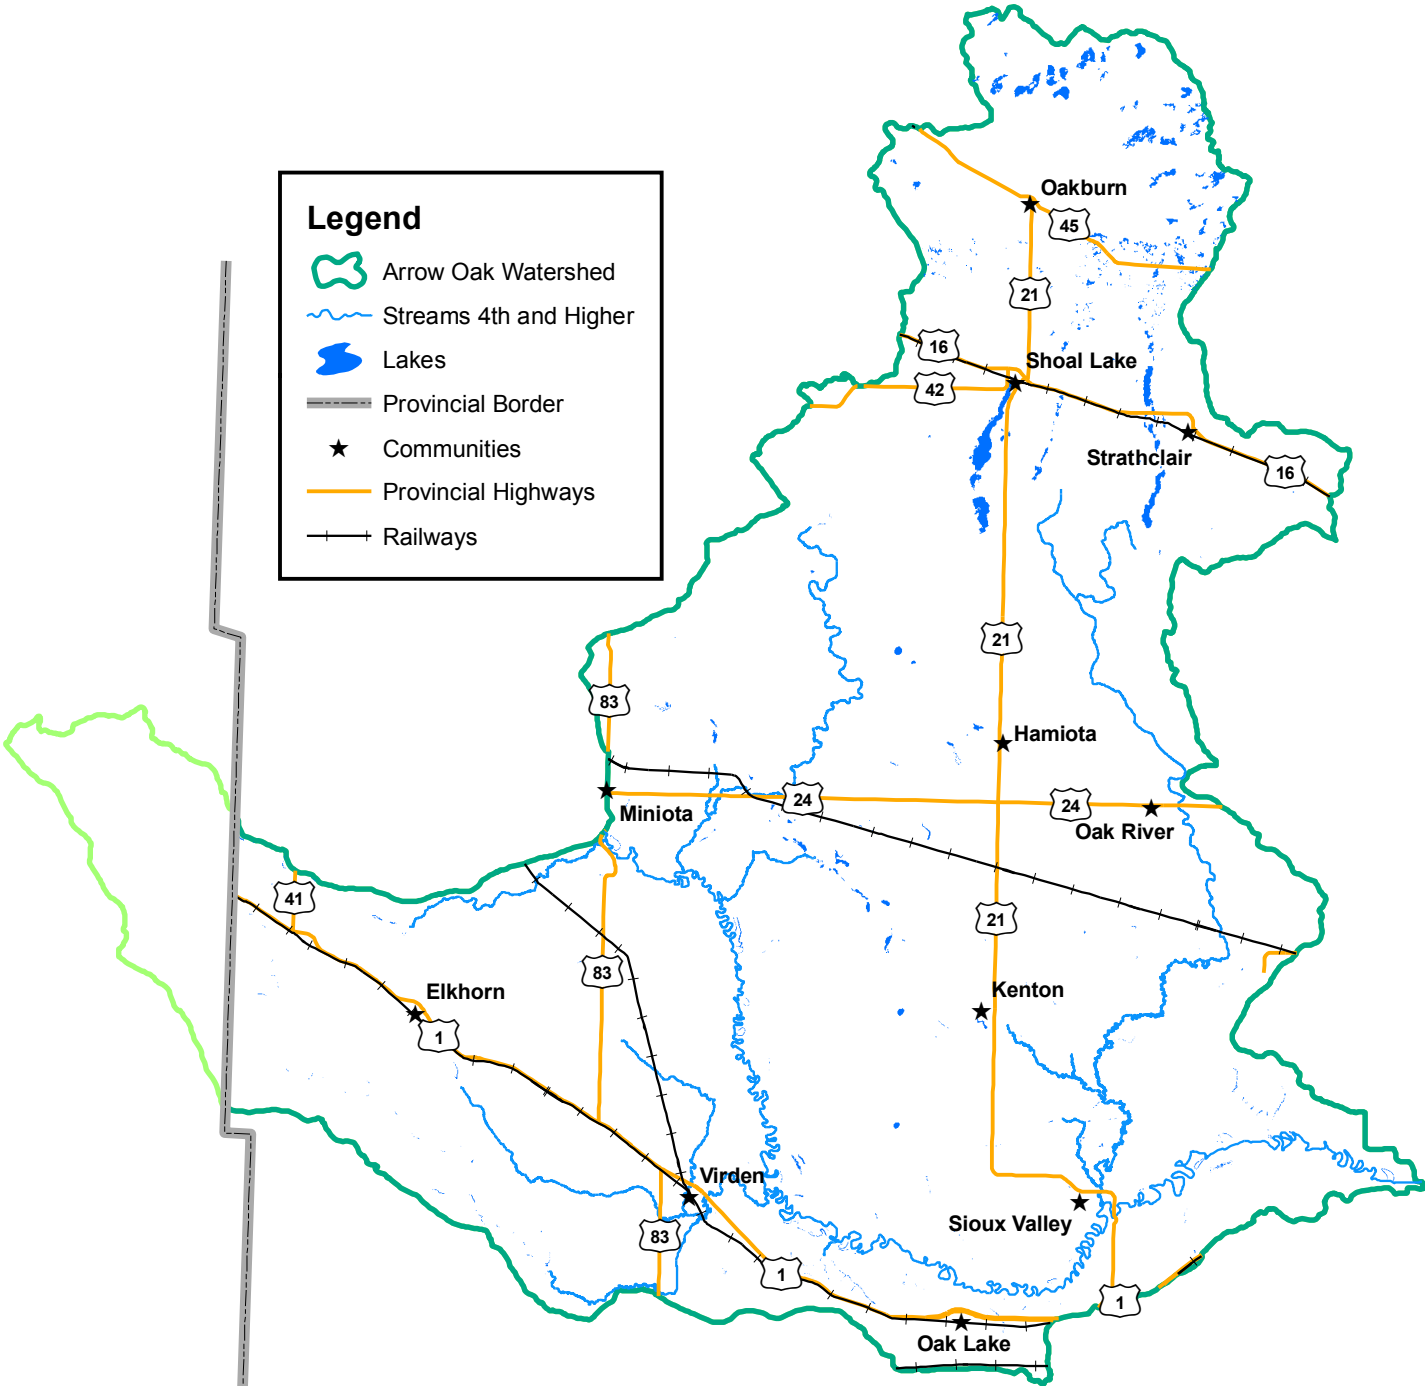

Legend

- Arrow Oak Watershed
- Streams 4th and Higher
- Lakes
- Provincial Border
- Communities
- Provincial Highways
- Railways

Map Scale 1:600,000

Sask. Manitoba