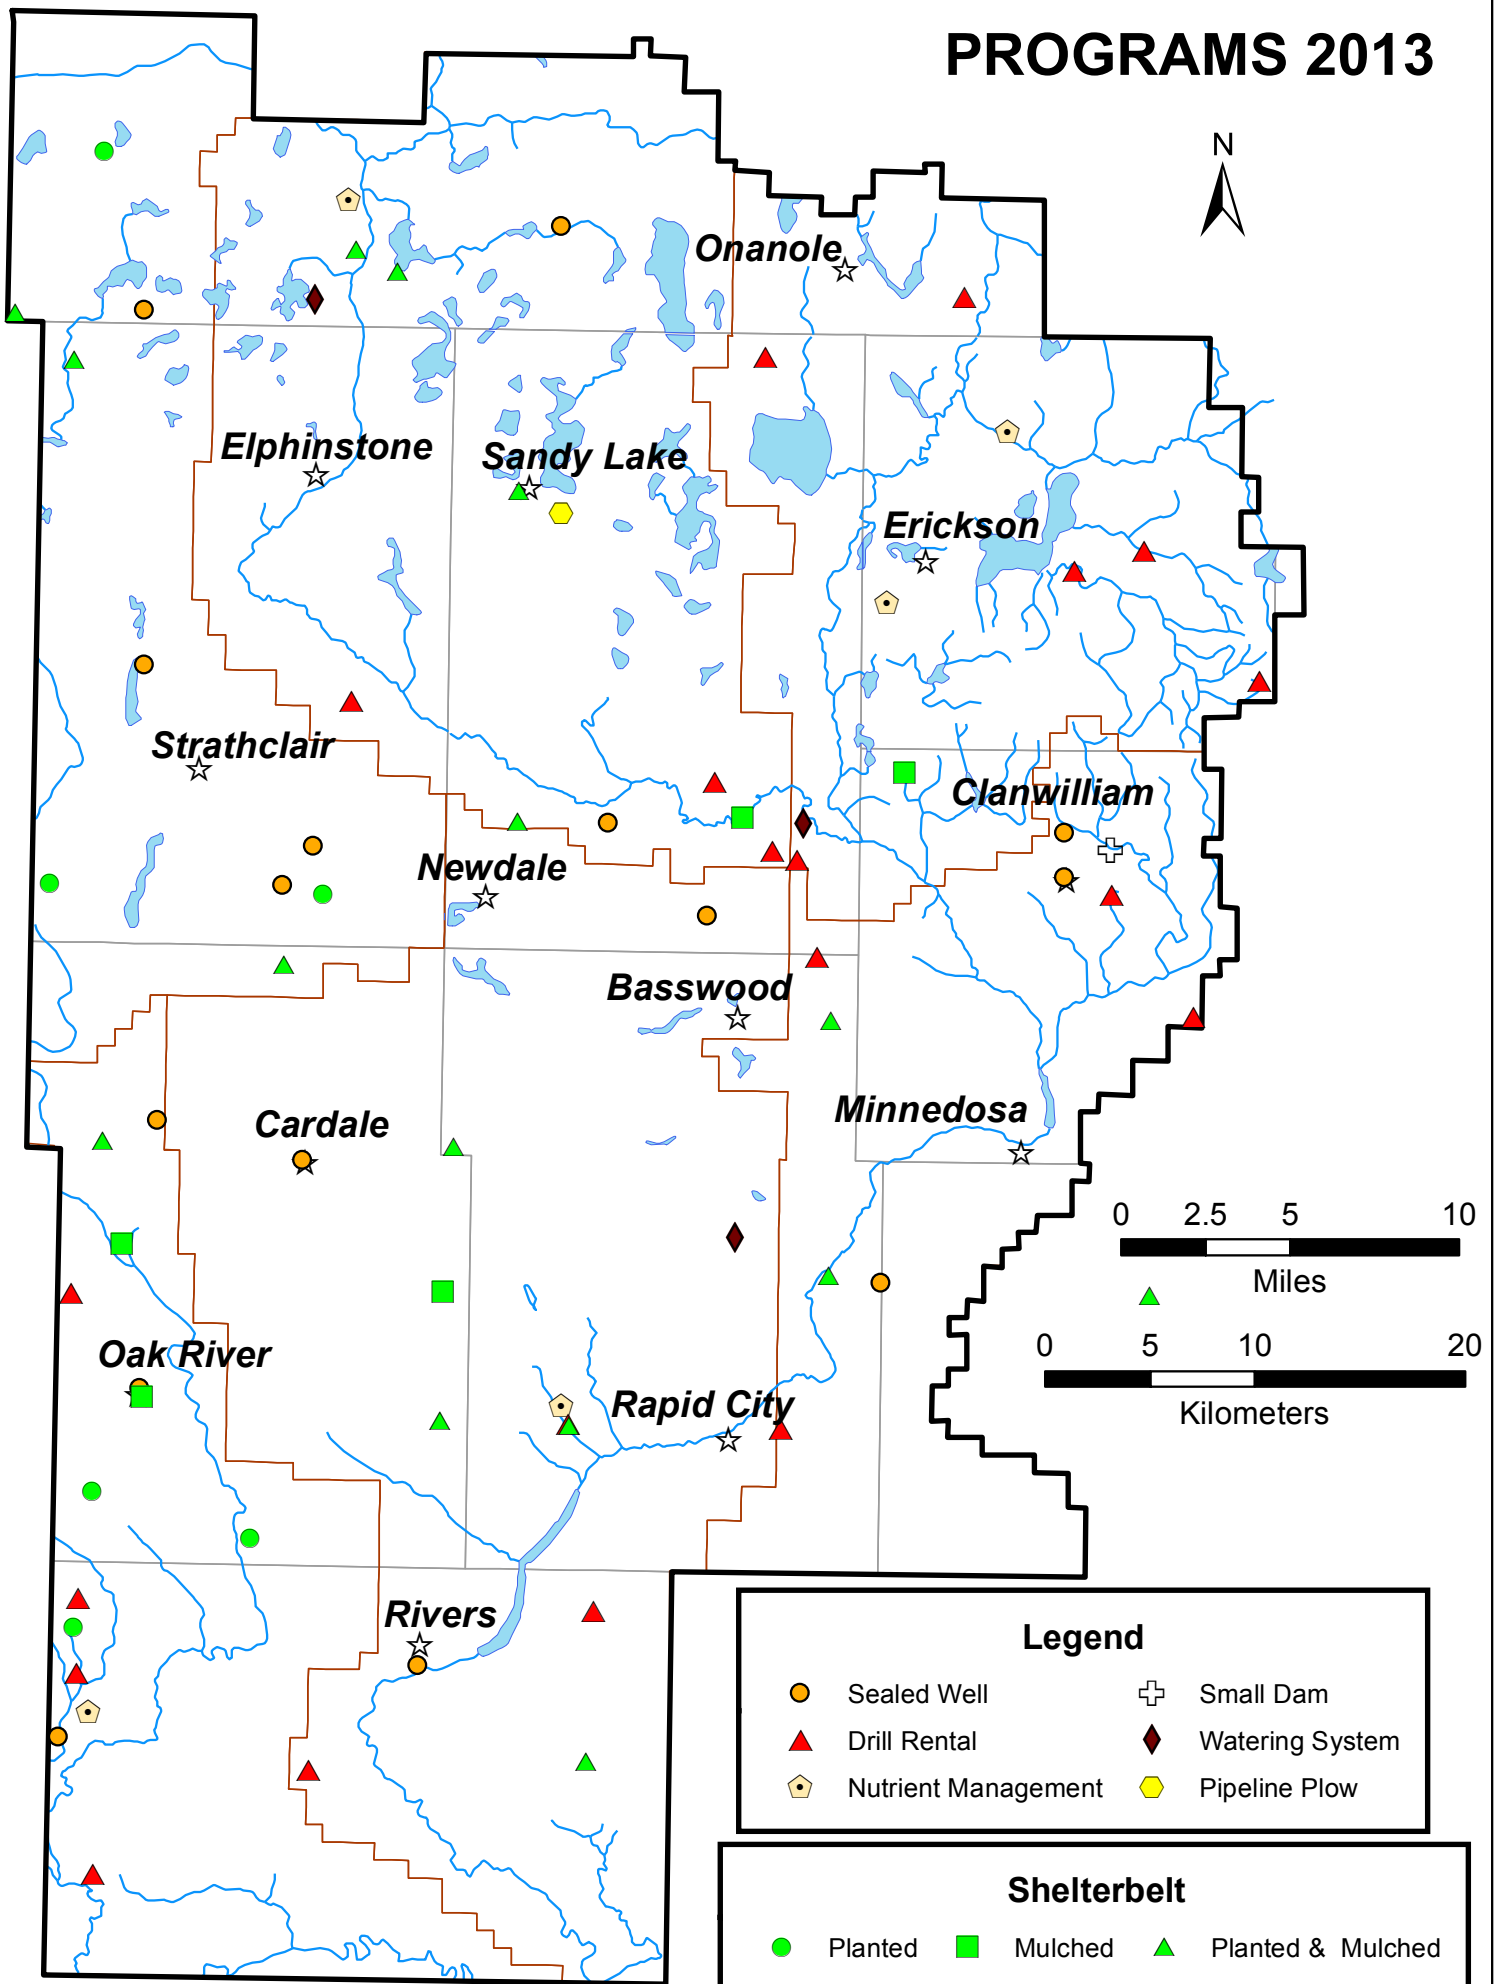

# PROGRAMS 2013

**Legend**

Sealed Well	Small Dam
Drill Rental	Watering System
Nutrient Management	Pipeline Plow

**Shelterbelt**

Planted	Mulched	Planted & Mulched
---------	---------	-------------------