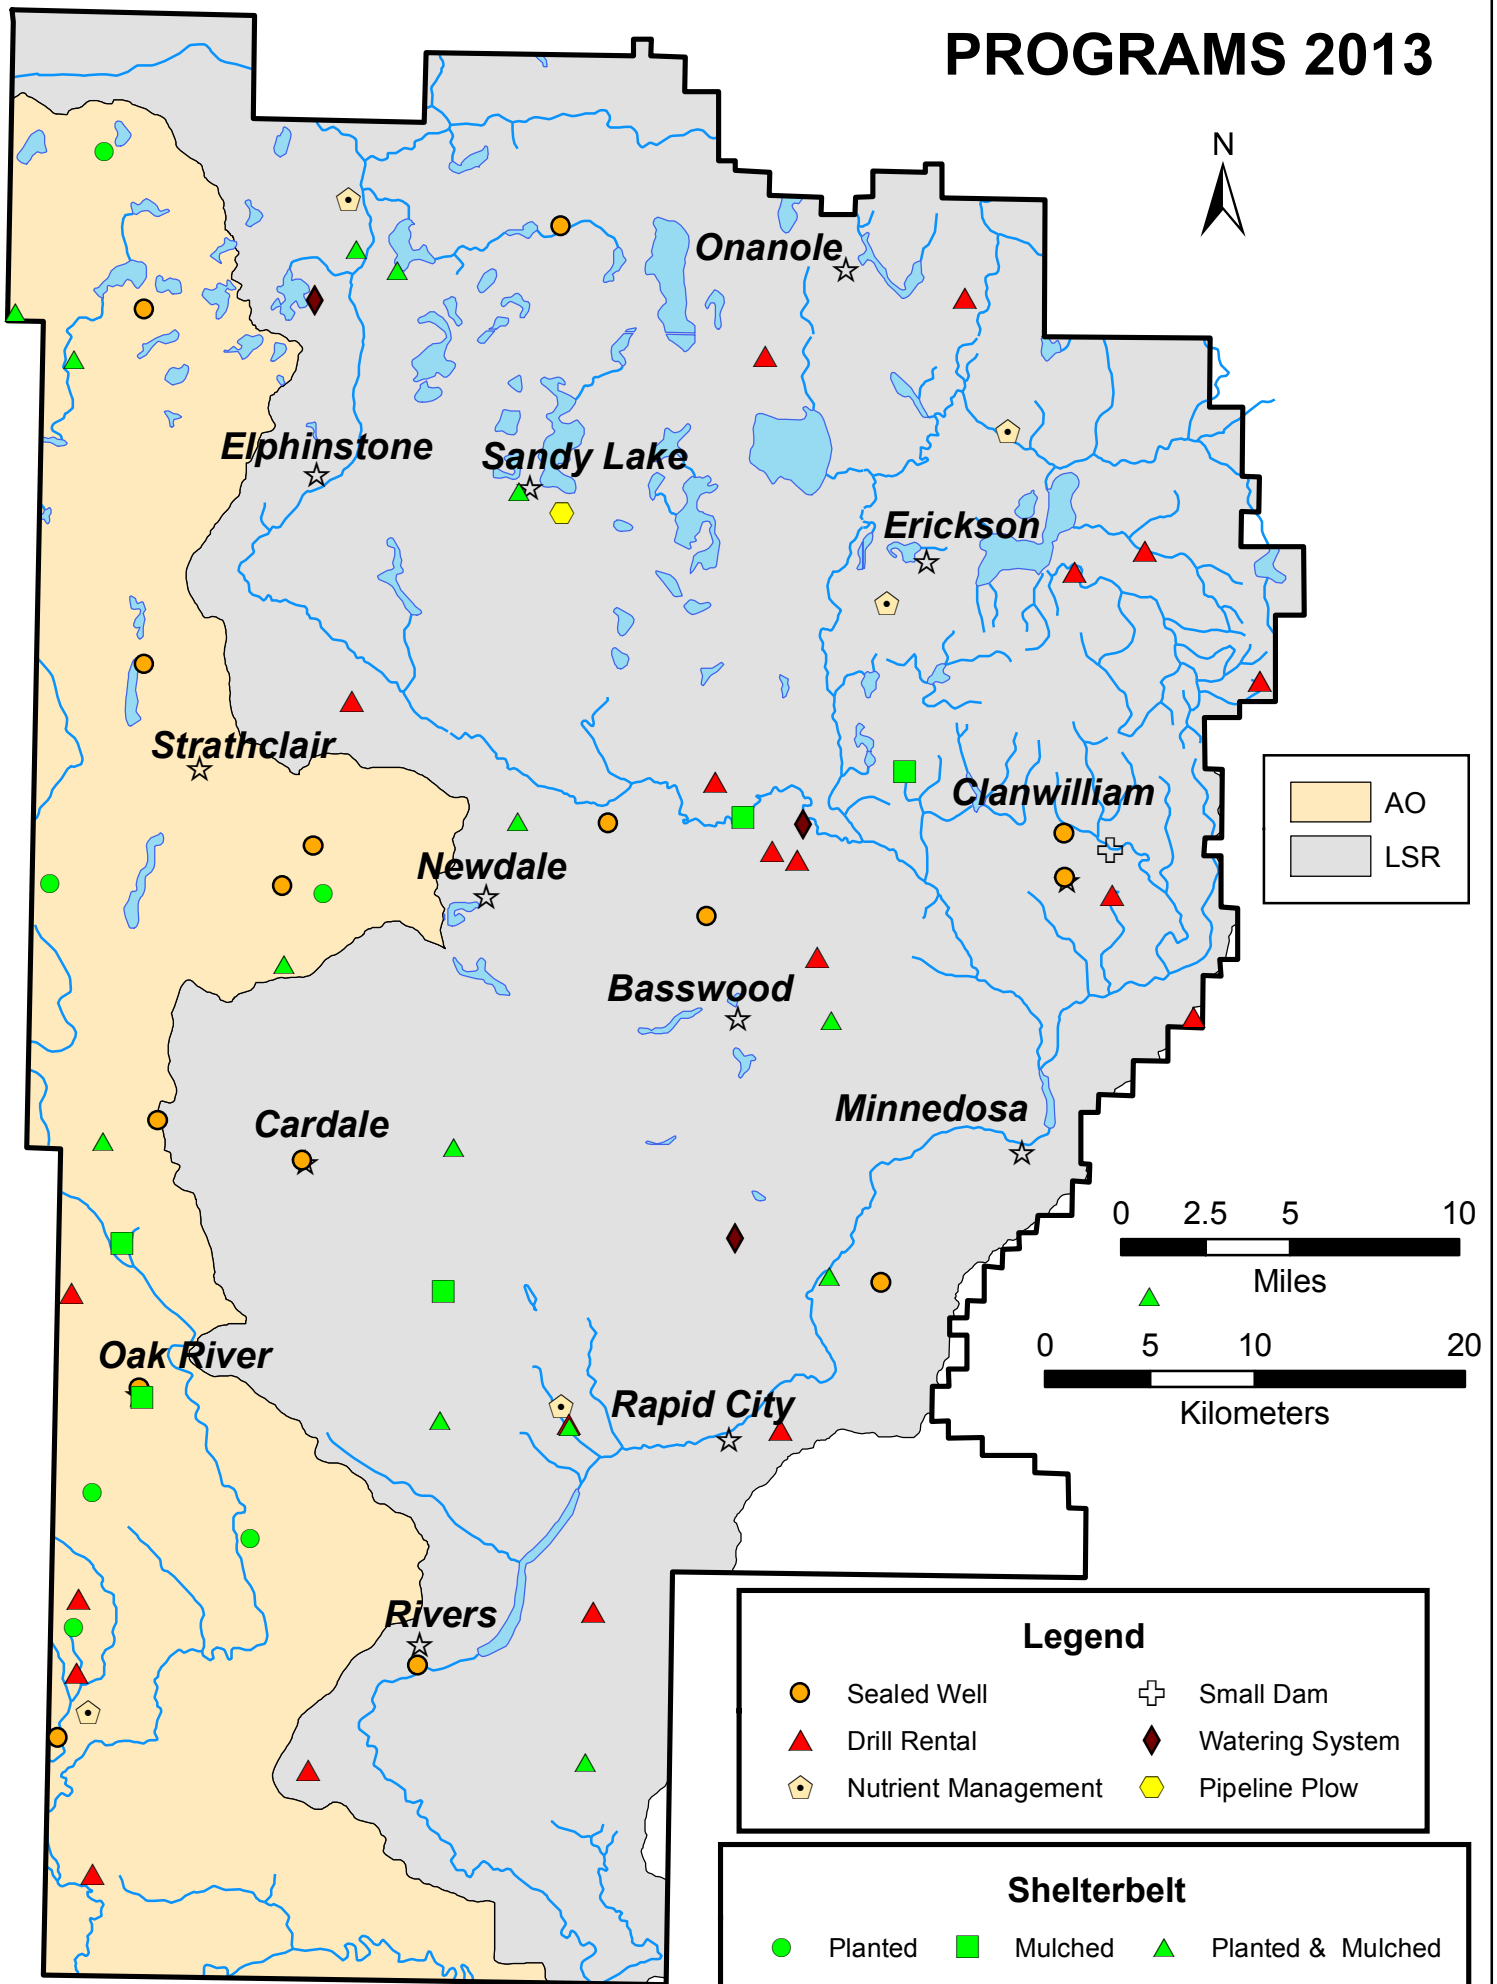

PROGRAMS 2013

	AO
	LSR

Legend

- | | | | |
|--|---------------------|--|-----------------|
| | Sealed Well | | Small Dam |
| | Drill Rental | | Watering System |
| | Nutrient Management | | Pipeline Plow |

Shelterbelt

- | | | | | | |
|--|---------|--|---------|--|-------------------|
| | Planted | | Mulched | | Planted & Mulched |
|--|---------|--|---------|--|-------------------|